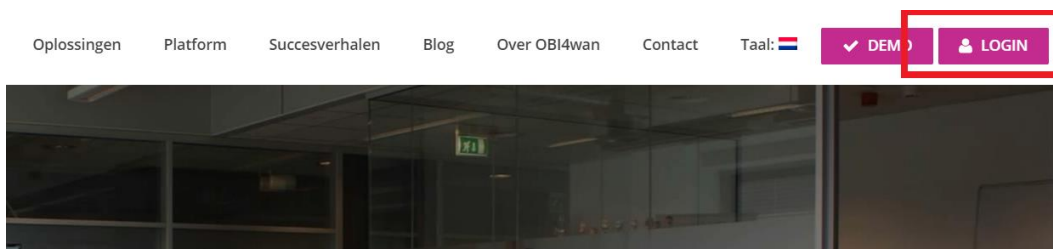

Bij het Veld Education voer je jouw opleidingsgraad in zoals bijvoorbeeld Bachelor, Master, Teacher of Researcher. Als de aanvraag geslaagd is ontvang je de onderstaande melding.

The screenshot shows a registration form for OBI4wan. The form fields are filled with the following information:

- **Token:** fy613rf45wd9kfwpehw5
- **First name:** Obi-Wan
- **Last name:** Kenobi
- **Institution:** Jedi Academy
- **Education:** Master Jedi
- **Function:** (empty dropdown menu)
- **Email:** obiwan@starwars.com

At the bottom of the form, a green message box states: "Registration successful!".

Je ontvangt in je mail een bevestiging van je nieuwe account. Je ontvangt twee mails. De eerste mail bevat de onderstaande gegevens.

Your account username: VoornaamAchternaam.
Your environmentname: surfnetxx.

In de tweede mail ontvang je een persoonlijk wachtwoord. Ga met de inloggegevens van je nieuwe OBI4wan account naar <https://www.obi4wan.com/nl/> en kies rechtsboven voor 'Login'.